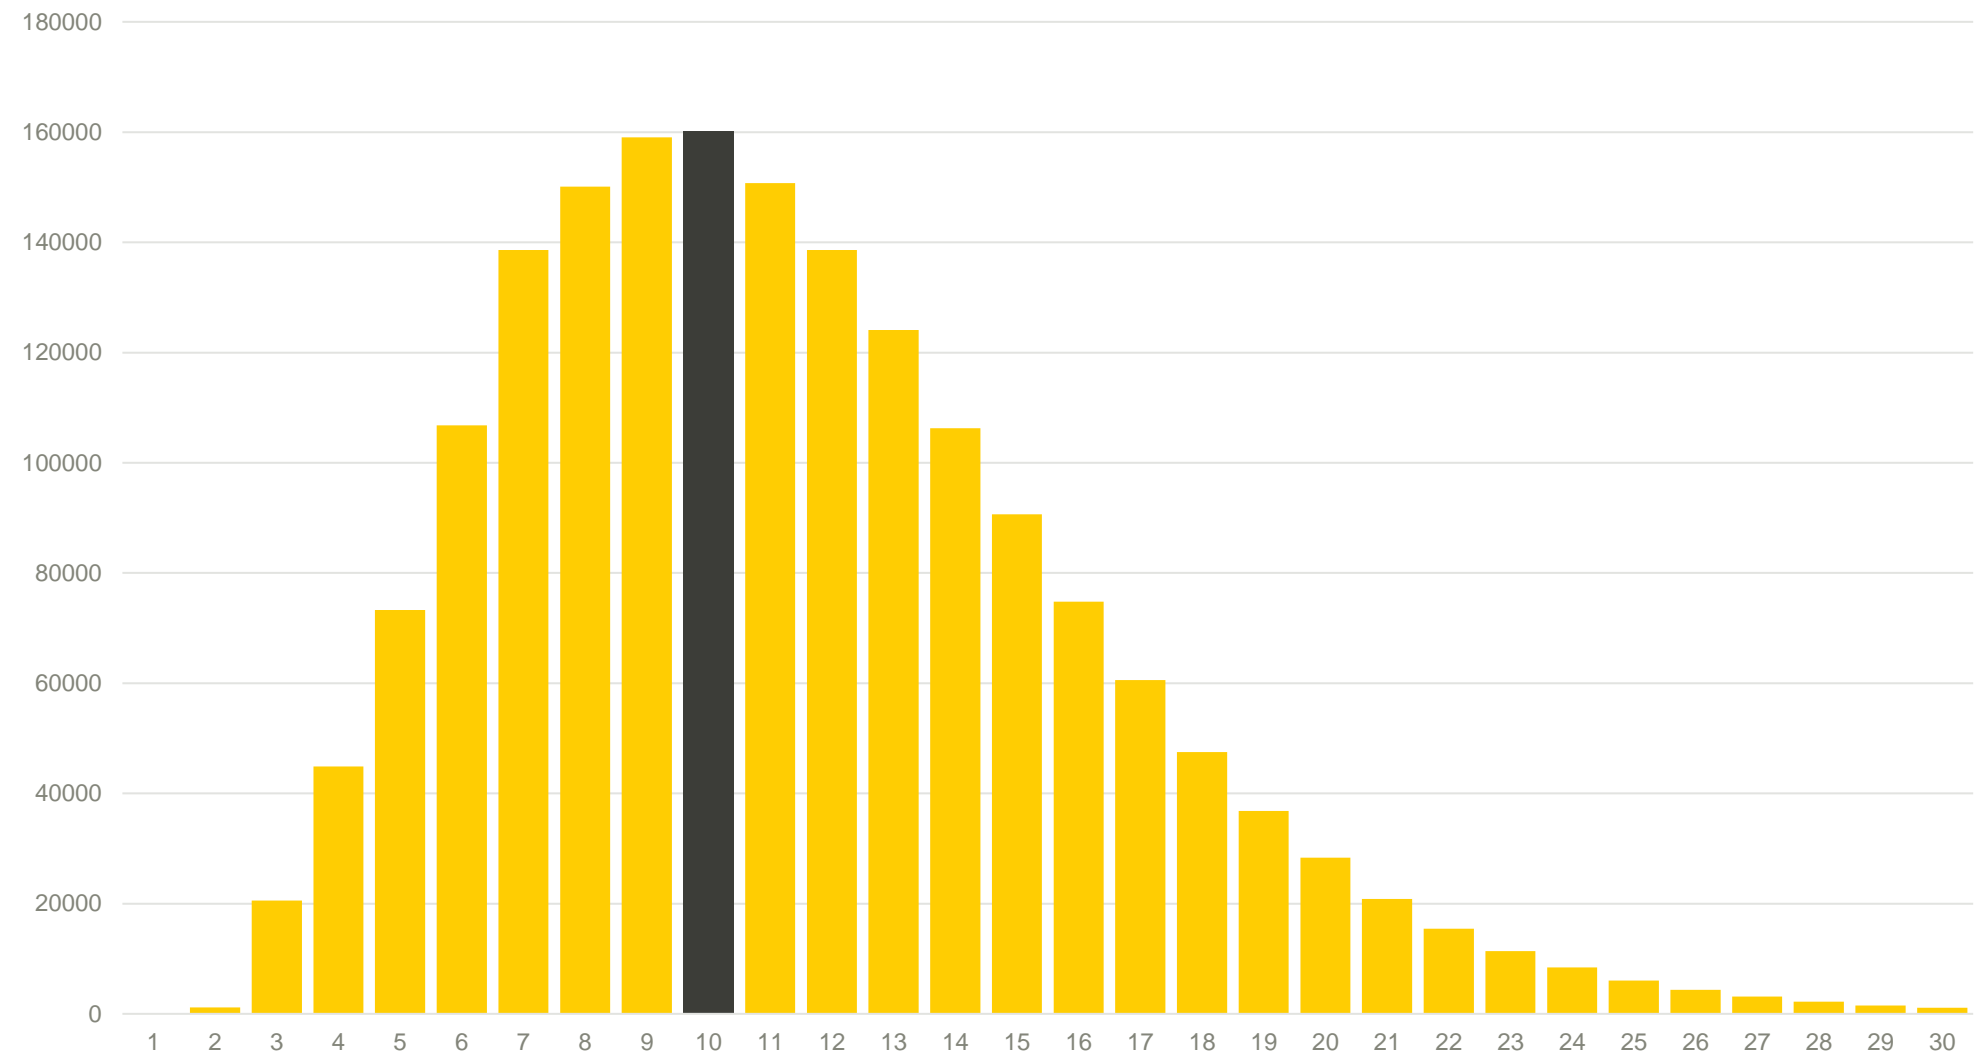

Badanie na próbie n= 1 787 608 polskich nazw domenowych

> Sklep zoologiczny z gadami_

The screenshot displays the cyber_Folks website interface. At the top, the navigation bar includes the logo, a 'BETA' badge, and menu items: _STORES, DOMENY, HOSTING, WORDPRESS, INSPIRACJE, and POMOC. On the right, there are links for 'ZALOGUJ SIĘ', a help icon, and a shopping cart icon.